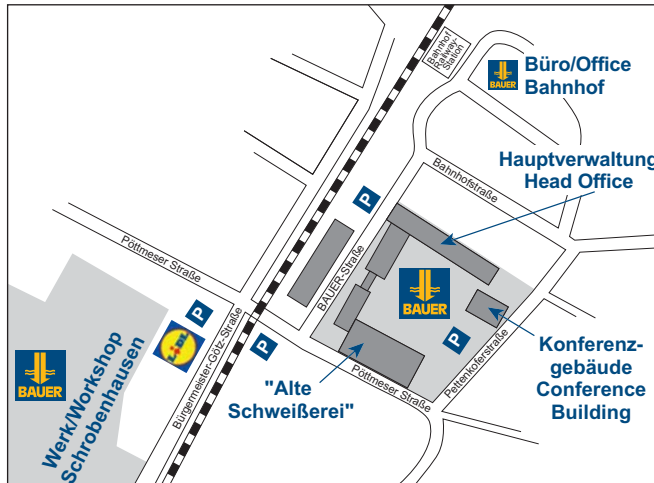

How To Find Us

From Stuttgart/Munich on motorway A8.

Leave the motorway at Junction 74, Exit Dasing, and join the B300 in the direction of Ingolstadt/Regensburg.

From Nuremberg/Munich on motorway A9.

Leave the motorway at Junction 64, Exit Langenbruck, and join the B300 in the direction of Augsburg.

B300 Exit Schrobenhausen.

- After leaving the B300 at Exit Schrobenhausen, turn left into Gerolsbacher Straße.
- Follow the main road leading straight into Aichacher Straße until you reach the Thiers-Platz roundabout.
- Leave the roundabout at the third exit and turn into Hörzhausener Straße.
- Stay on the main road making a sharp right turn into Pöttmeser Straße.
- After approximately 150 m, follow the road making a sharp left turn and after a further 100 m turn right into BAUER-Straße.
- After approximately 50 m you will arrive at the BAUER Group offices on your right at BAUER-Straße 1.